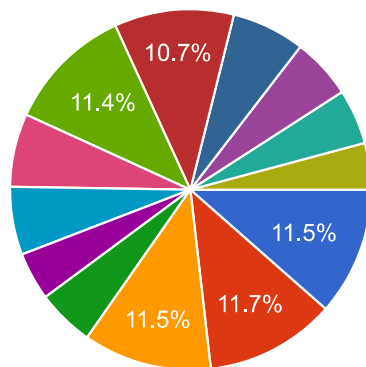

- Psychology of Learner
- Perspectives in Education
- Gujarati Language
- Calculus-I
- Practical: Calculus-I
- Mechanics and Semiconduct...
- Physics Practical I
- Basic Organic Chemistry

▲ 1/2 ▼